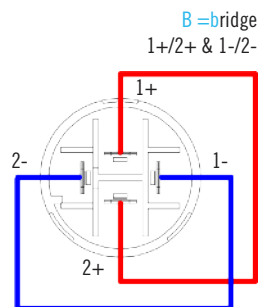

technical data

cable
cable typ 4x LY240S (2x 4.0 mm²) speaker cable
cable jacket PVC
cross section 4 mm²

connectors
connector 1 1x speakON 8p. female / Neutrik
connector 2 4x speakON 4p. female / Neutrik

technische daten

kabel
kabeltyp 4x LY240S (2x 4,0 mm²) lautsprecher kabel
kabelmantel PVC
querschnitt 4 mm²

steckverbinder
anschluss 1 1x speakON 8p. female / Neutrik
connector 2 4x speakON 4p. female / Neutrik

SPT8F-T4FB
 Line Array Adapter TOP & SUB

order / variations

bestellung / variationen

order code bestell-nr.	fanout length spleißlänge [mm]	type typ	input input	output output	colour farbe
SPT8F-T4FB-03.0	3000	TOP & SUB	1x speakON 8p. female	4x speakON 4p. female	black / schwarz
SPT8F-T4FB-Y060	600 / 1200 / 1800 / 2400	TOP & SUB	1x speakON 8p. female	4x speakON 4p. female	black / schwarz